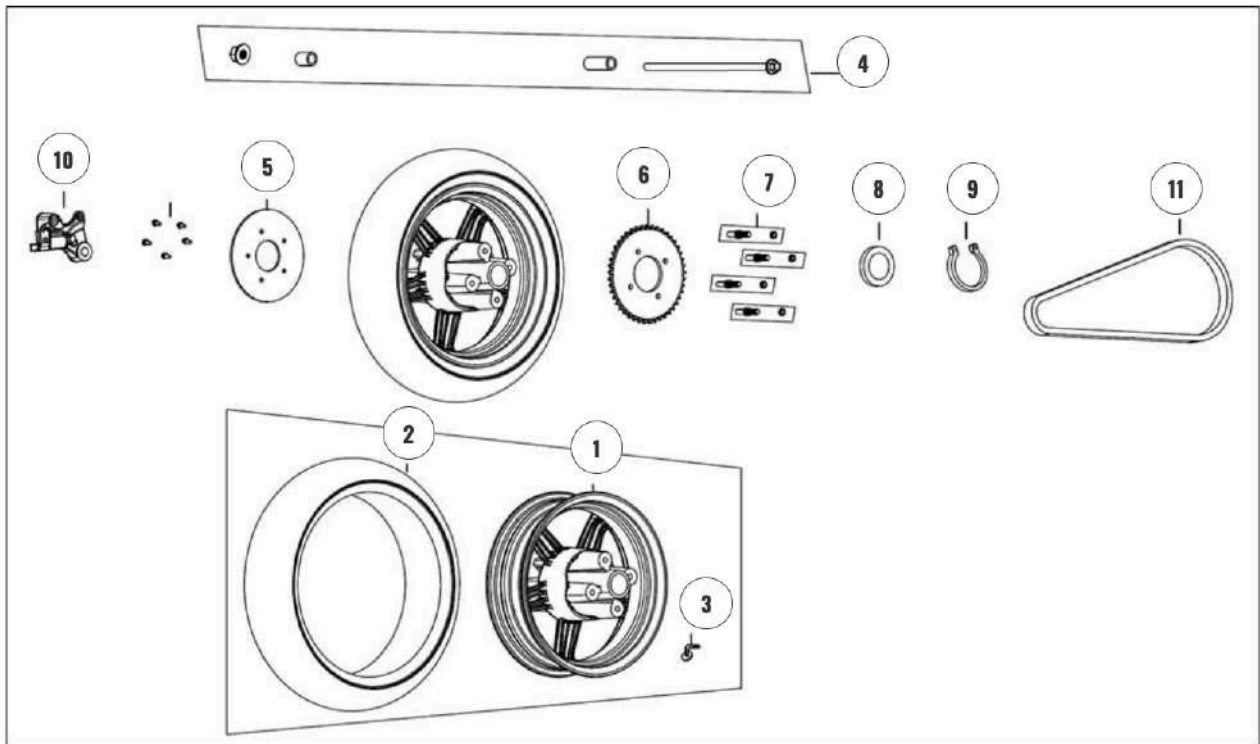

BACK WHEEL

N°	PIÈCE	RÉFÉRENCE
1	REAR RIM + 4 BUFFERS	
2	REAR TYRE EK3	HORWIN0240
3	NIPPLE	HORWIN0236
4	REAR AXLE (INCLUDING SLEEVE NUT)	
5	REAR WHEEL BRAKE DISC	HORWIN0242
6	DRIVE SPROCKET (34 TOOTH SPROCKET)	
7	REAR WHEEL SPROCKET SCREW (INCLUDING NUT)	
8	REAR CHAIN WHEEL GASKET	
9	REAR CHAIN WHEEL SNAP RING	
10	REAR DISK BRAKE HOLDER	HORWIN0243
11	CHAIN