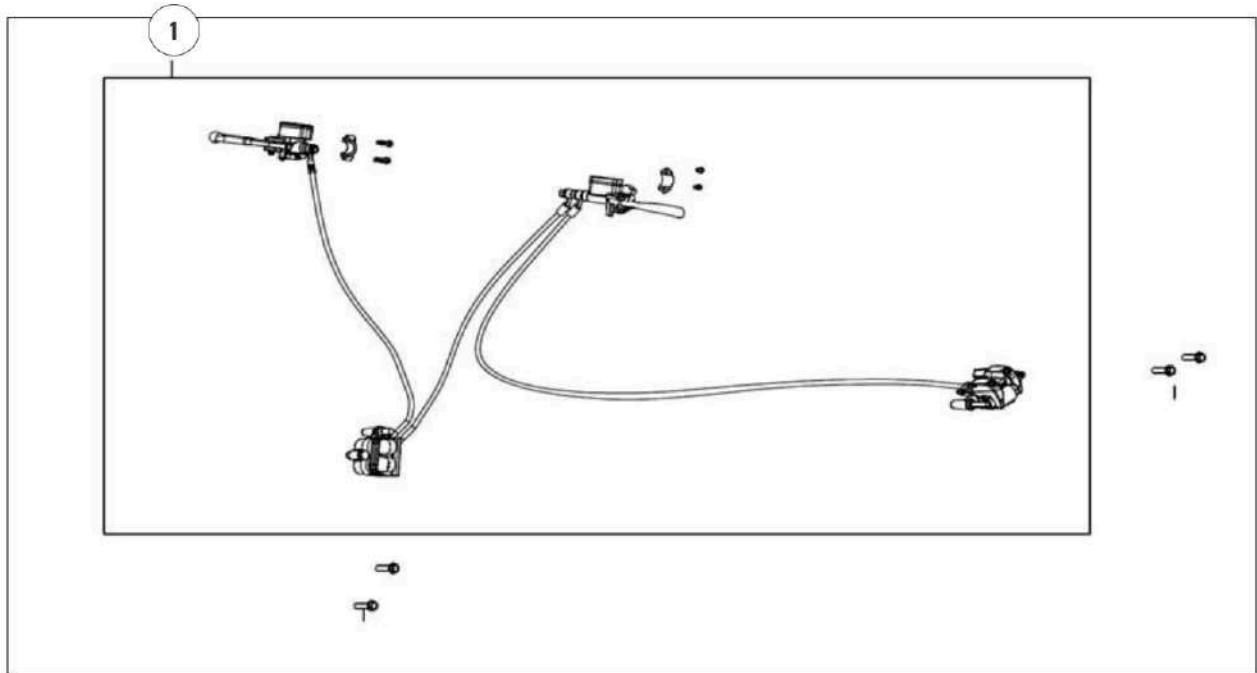

BRAKE

N°	PIÈCE	RÉFÉRENCE
1	BRAKE ASSEMBLY	HORWIN0020
2	BRAKE LEVER RIGHT	HORWIN0223
3	BRAKE LEVER LEFT	HORWIN0224
4	BRAKE PADS FRONT EK3	HORWIN0018
5	BRAKE PADS REAR EK1 AND EK3	HORWIN0019