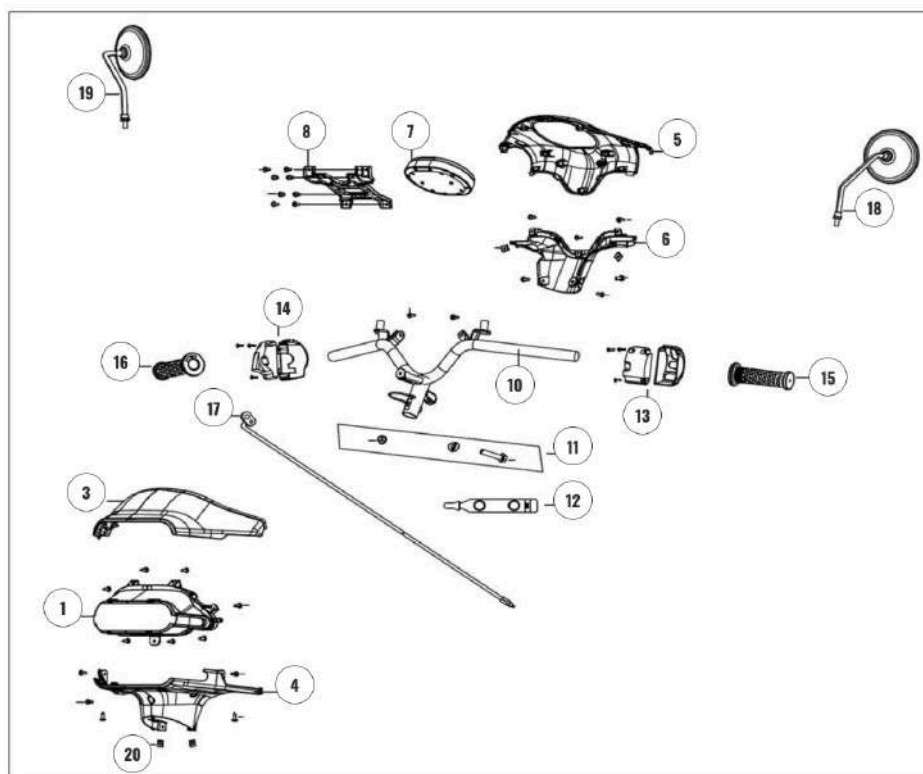

HORWIN EK3

ENGINE

N°	PIÈCE	RÉFÉRENCE
1	Motor	
2	Front 17 teeth chain wheel	
3	Motor waterproof rubber	
4	Motor fixing bolt 2 pcs	

FRONT

N°	PIÈCE	RÉFÉRENCE
1	HEADLAMP	HORWIN0202
2	BOSS SELF TAPPING SCREW 4MM	HORWIN0203
3	HEADLAMP UPPER COVER	HORWIN0204
4	HEADLAMP LOWER COVER	HORWIN0205
5	DISPLAY CASE	HORWIN0206
6	DISPLAY CASE LOWER COVER	HORWIN0207
7	INSTRUMENT ASSEMBLY	HORWIN0208
8	DISPLAY PLACING BRACKET	HORWIN0209
9	INSERT SELF TAPPING SCREW 5MM	HORWIN0210
10	HANDLE ACSEMBLY	HORWIN0211
11	STEERING HANDLEBAR BOLT, NUT AND FASTENING BLOCK	HORWIN0212
12	HANDLEBAR BOLT RUBBER	HORWIN0213
13	LEFT SWITCH ACSEMBLY	HORWIN0214
14	RIGHT SWITCH ACSEMBLY	HORWIN0215
15	LEFT HANDLE COVER BLACK	HORWIN0216
	LEFT HANDLE COVER BROWN	
16	RIGHT HANDLE COVER BLACK	HORWIN0217
	RIGHT HANDLE COVER BROWN	
17	ACCELERATION WIRE	HORWIN0218

FRAME

N°	PIÈCE	RÉFÉRENCE
1	FRAME ASSEMBLY	HORWIN0246
2	MASTER LOCK	HORWIN0247
3	CONVERTER SCREW	HORWIN0248
4	HORN	HORWIN0249
5	CONVERTER BRACKET SCREW	HORWIN0250
6	THROTTLE SUPPORT	HORWIN0251
7	SCREW	HORWIN0252
8	ALARM (INCLUDING 2 ELECTRONIC KEYS)	
9	THROTTLE CENTER CONTROLLER	HORWIN0254
10	PEDAL RAIL	HORWIN0255
11	CONVERTOR 4 CABLES WITH TIME DELAY	HORWIN0307
12	CONVERTOR 3 CABLES WITHOUT TIME DELAY	
13	FRAME WEB	HORWIN0256
14	LEFT REAR PEDAL	HORWIN0257
15	RIGHT REAR PEDAL	HORWIN0258
16	CONTROLLER BRACKET	HORWIN0259
17	CUSHION LOCK SEAT	HORWIN0260
18	CUSHION LOCK CABLE	HORWIN0261

LABEL

N°	PIÈCE	RÉFÉRENCE
1	REAR HANDREST PLASTIC LABEL	
2	NAMEPLATE	HORWIN0342
3	HIGH VOLTAGE WARNING STICKER	HORWIN0343

EK 3 DS

N°	PIÈCE	RÉFÉRENCE
1	SINGLE SEAT CUSHION ASSEMBLY	
2	REAR RACK	
3	RACK BASE	
4	LEFT AND RIGHT RACKS	