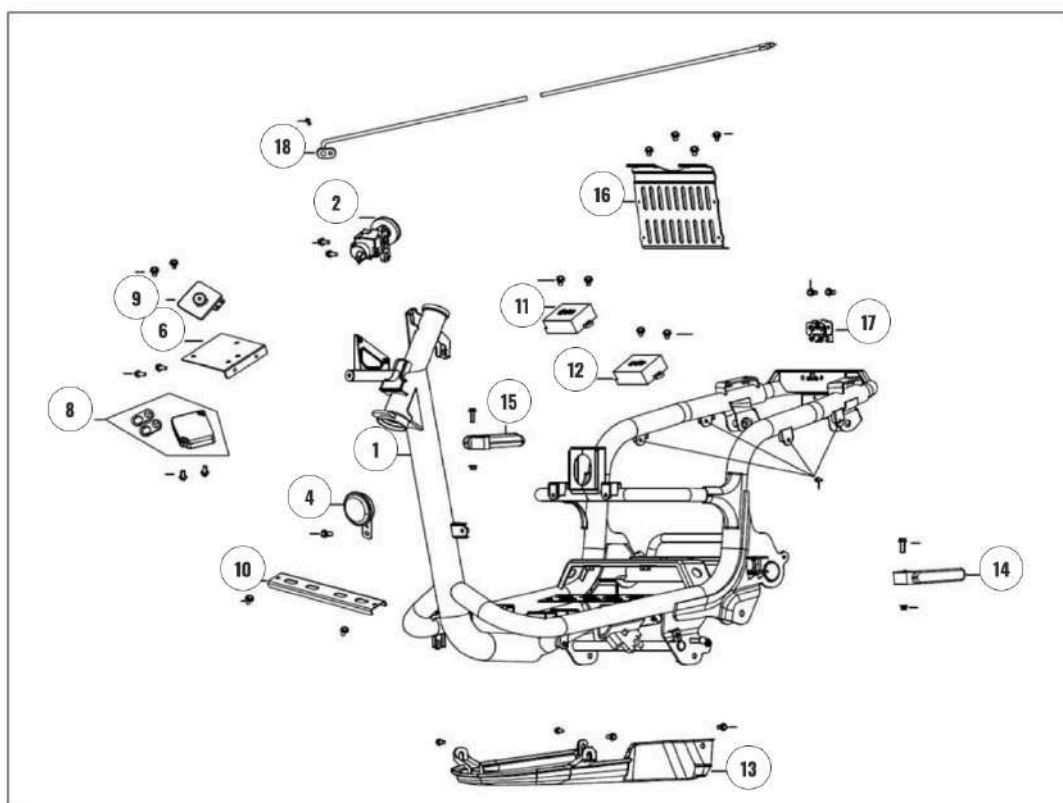

HORWIN EK3

ENGINE

N°	PIÈCE	RÉFÉRENCE
1	Motor	
2	Front 17 teeth chain wheel	
3	Motor waterproof rubber	
4	Motor fixing bolt 2 pcs	

FRONT

N°	PIÈCE	RÉFÉRENCE
1	HEADLAMP	HORWIN0202
2	BOSS SELF TAPPING SCREW 4MM	HORWIN0203
3	HEADLAMP UPPER COVER	HORWIN0204
4	HEADLAMP LOWER COVER	HORWIN0205
5	DISPLAY CASE	HORWIN0206
6	DISPLAY CASE LOWER COVER	HORWIN0207
7	INSTRUMENT ASSEMBLY	HORWIN0208
8	DISPLAY PLACING BRACKET	HORWIN0209
9	INSERT SELF TAPPING SCREW 5MM	HORWIN0210
10	HANDLE ACSEMBLY	HORWIN0211
11	STEERING HANDLEBAR BOLT, NUT AND FASTENING BLOCK	HORWIN0212
12	HANDLEBAR BOLT RUBBER	HORWIN0213
13	LEFT SWITCH ACSEMBLY	HORWIN0214
14	RIGHT SWITCH ACSEMBLY	HORWIN0215
15	LEFT HANDLE COVER BLACK	HORWIN0216
	LEFT HANDLE COVER BROWN	
16	RIGHT HANDLE COVER BLACK	HORWIN0217
	RIGHT HANDLE COVER BROWN	
17	ACCELERATION WIRE	HORWIN0218

FRONT WHEEL

N°	PIÈCE	RÉFÉRENCE
1	FRONT RIM	HORWIN0234
2	FRONT TYRE	HORWIN0235
3	NIPPLE	HORWIN0236
4	FRONT AXLE (INCLUDING SLEEVE NUT)	HORWIN0237
5	BRAKE DISC	HORWIN0238

BACK WHEEL

N°	PIÈCE	RÉFÉRENCE
1	REAR RIM + 4 BUFFERS	
2	REAR TYRE EK3	HORWIN0240
3	NIPPLE	HORWIN0236
4	REAR AXLE (INCLUDING SLEEVE NUT)	
5	REAR WHEEL BRAKE DISC	HORWIN0242
6	DRIVE SPROCKET (34 TOOTH SPROCKET)	
7	REAR WHEEL SPROCKET SCREW (INCLUDING NUT)	
8	REAR CHAIN WHEEL GASKET	
9	REAR CHAIN WHEEL SNAP RING	
10	REAR DISK BRAKE HOLDER	HORWIN0243
11	CHAIN	

FRAME

N°	PIÈCE	RÉFÉRENCE
1	FRAME ASSEMBLY	HORWIN0246
2	MASTER LOCK	HORWIN0247
3	CONVERTER SCREW	HORWIN0248
4	HORN	HORWIN0249
5	CONVERTER BRACKET SCREW	HORWIN0250
6	THROTTLE SUPPORT	HORWIN0251
7	SCREW	HORWIN0252
8	ALARM (INCLUDING 2 ELECTRONIC KEYS)	
9	THROTTLE CENTER CONTROLLER	HORWIN0254
10	PEDAL RAIL	HORWIN0255
11	CONVERTOR 4 CABLES WITH TIME DELAY	HORWIN0307
12	CONVERTOR 3 CABLES WITHOUT TIME DELAY	
13	FRAME WEB	HORWIN0256
14	LEFT REAR PEDAL	HORWIN0257
15	RIGHT REAR PEDAL	HORWIN0258
16	CONTROLLER BRACKET	HORWIN0259
17	CUSHION LOCK SEAT	HORWIN0260
18	CUSHION LOCK CABLE	HORWIN0261