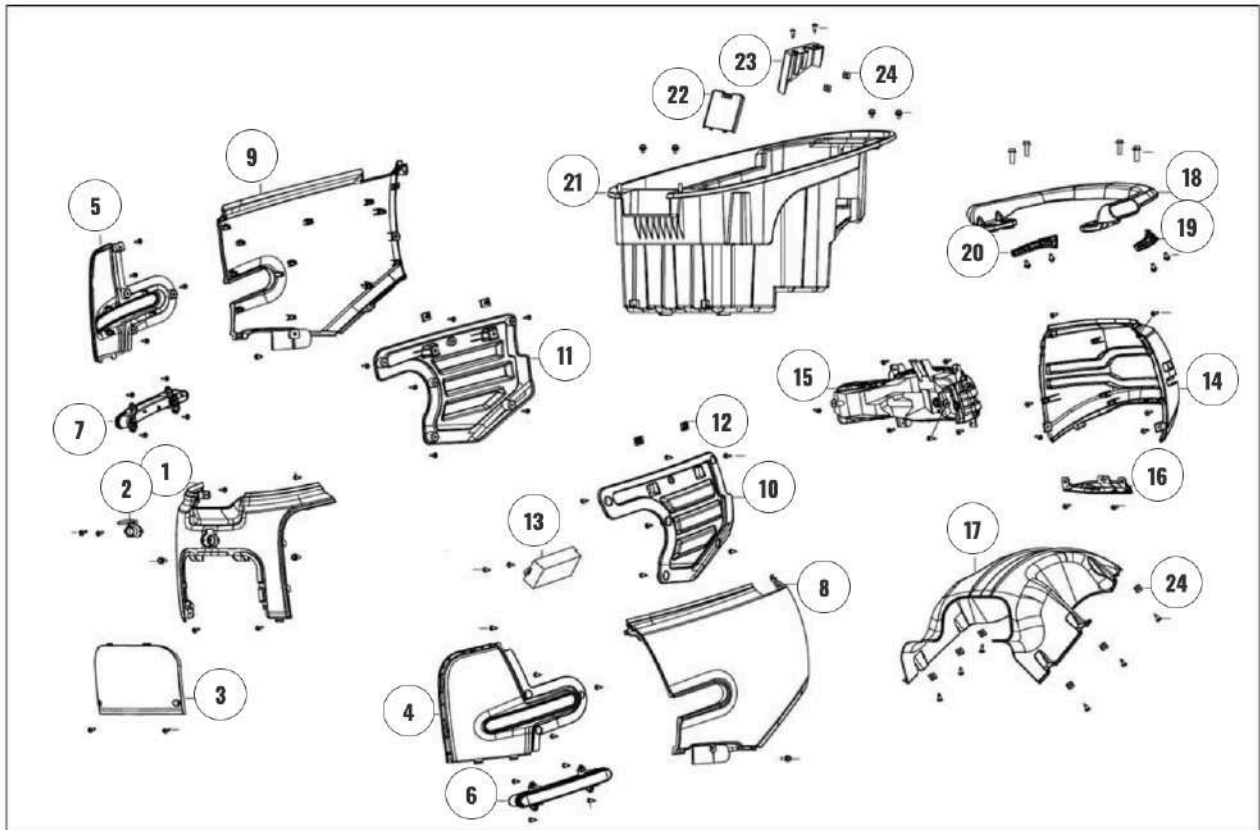

TRIM PARTS 2

N°	PIÈCE	RÉFÉRENCE
1	FRONT COVER	HORWIN0295
2	VEHICLE BODY CHARGING PORT	HORWIN0296
3	CONTROLLER COVER	HORWIN0297
4	LEFT SIDE COVER DECORATIVE COVER	HORWIN0298
5	RIGHT SIDE COVER DECORATIVE COVER	HORWIN0299
6	LEFT SIDE LIGHT	HORWIN0300
7	RIGHT SIDE LIGHT	HORWIN0301
8	LEFT SIDE COVER WHITE	
	LEFT SIDE COVER BLACK	HORWIN0302
	LEFT SIDE COVER RED	
	LEFT SIDE COVER GREY	
	LEFT SIDE COVER DARK BLUE	
	LEFT SIDE COVER SILVER GREY	
9	RIGHT SIDE COVER WHITE