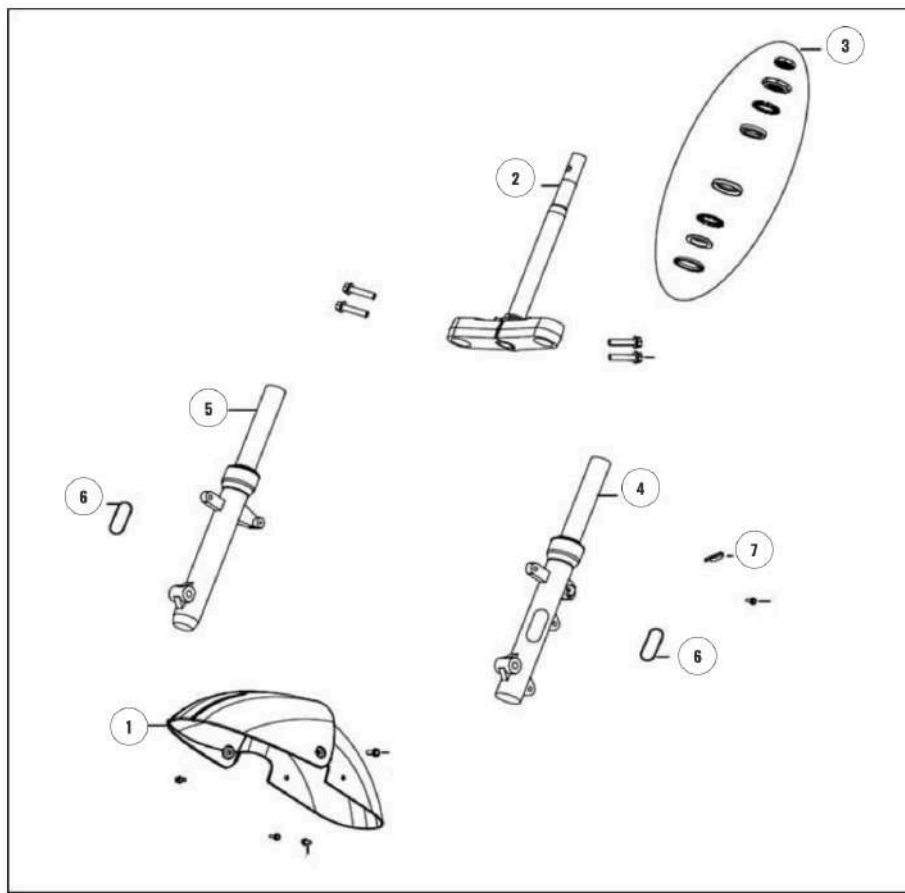

FRONT SHOCK ABSORBERS

N°	PIÈCE	RÉFÉRENCE
1	FRONT WHEEL FENDER WHITE	HORWIN0226
	FRONT WHEEL FENDER BLACK	
	FRONT WHEEL FENDER RED	
	FRONT WHEEL FENDER GREY	
	FRONT WHEEL FENDER BLUE	
	FRONT WHEEL FENDER SILVER GREY	
2	STEERING MAIN ROD	HORWIN0227
3	STEEL HEADSET	HORWIN0228
4	LEFT FRONT SHOCK ABSORBER	HORWIN0230
5	RIGHT FRONT SHOCK ABSORBER	HORWIN0231
6	FRONT SIDE REFLECTOR	HORWIN0232
7	DISC BRAKE HOSE CLAMP	HORWIN0233