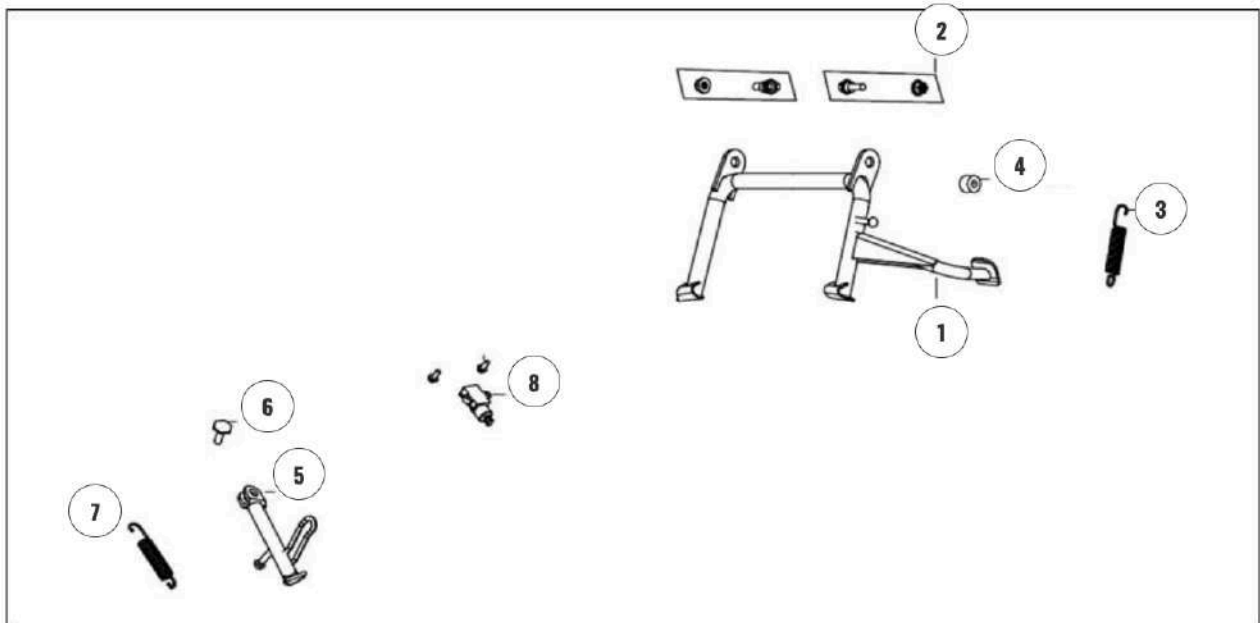

STAND

N°	PIÈCE	RÉFÉRENCE
1	MAIN SUPPORT	HORWIN0262
2	MIDDLE STAND BOLT AND NUT	HORWIN0263
3	MAIN SUPPORT SPRING	HORWIN0264
4	MAIN SUPPORT REBOUND SHOCK ABSORPTION RUBBER	HORWIN0265
5	SIDE SUPPORT	HORWIN0266
6	SIDE STAND STEP BOLT	HORWIN0267
7	SIDE SUPPORT SPRING	HORWIN0268
8	SIDE SUPPORT POWER SWITCH	HORWIN0269