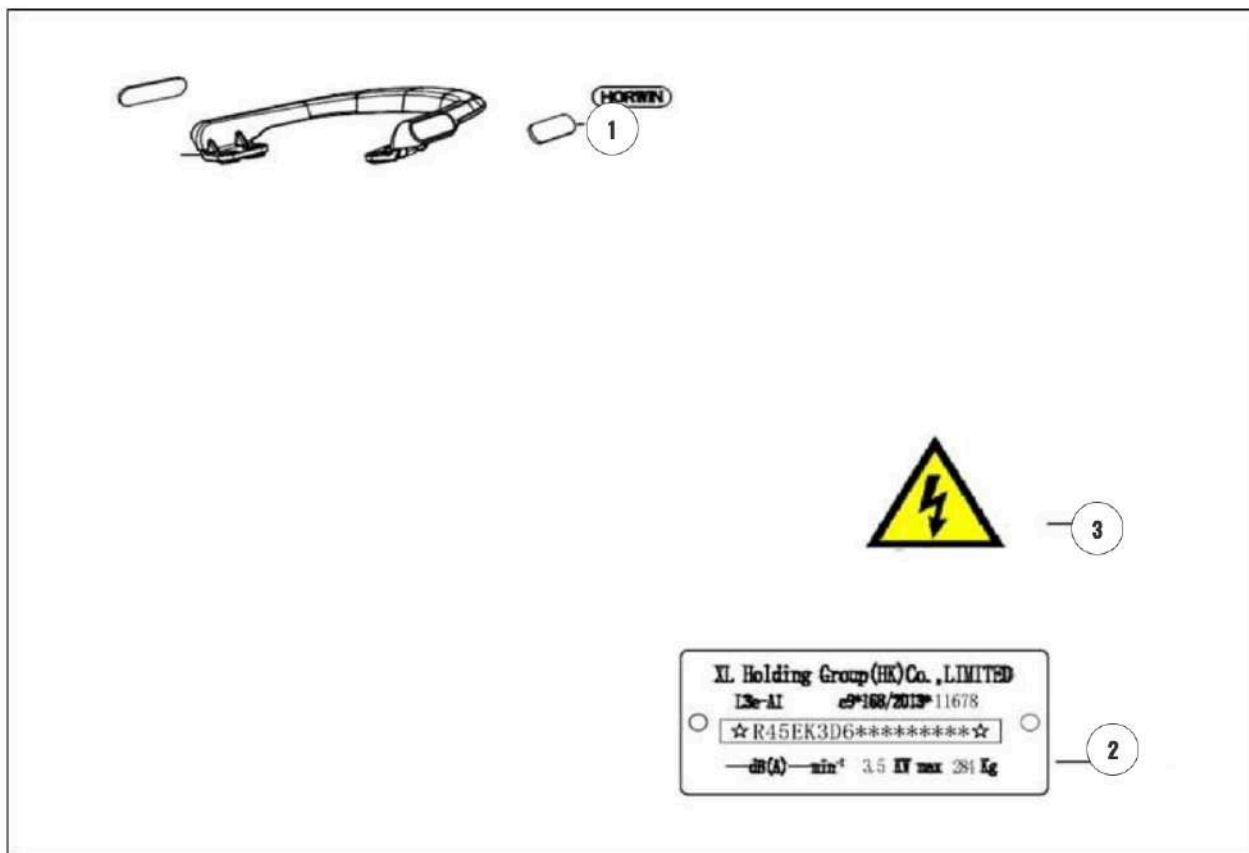

LABEL

N°	PIÈCE	RÉFÉRENCE
1	REAR HANDREST PLASTIC LABEL	
2	NAMEPLATE	HORWIN0342
3	HIGH VOLTAGE WARNING STICKER	HORWIN0343