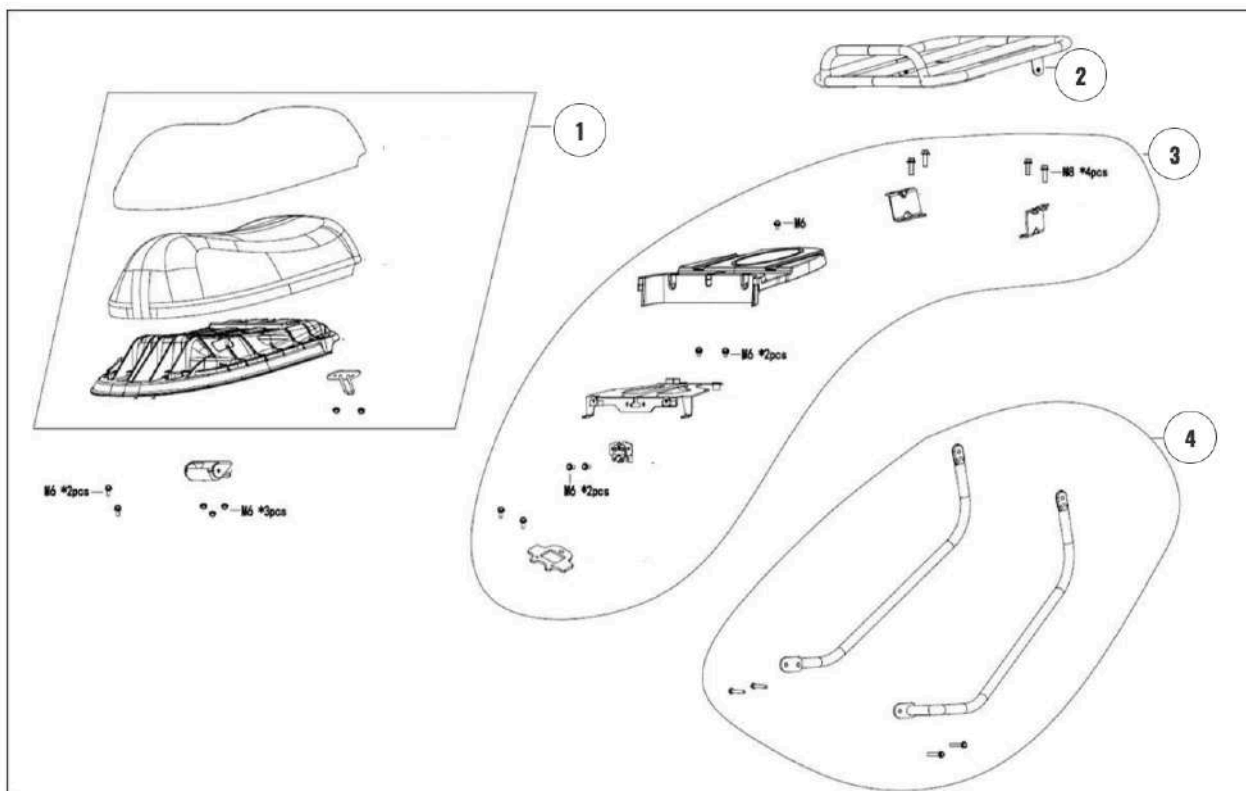

EK 3 DS

N°	PIÈCE	RÉFÉRENCE
1	SINGLE SEAT CUSHION ASSEMBLY	
2	REAR RACK	
3	RACK BASE	
4	LEFT AND RIGHT RACKS