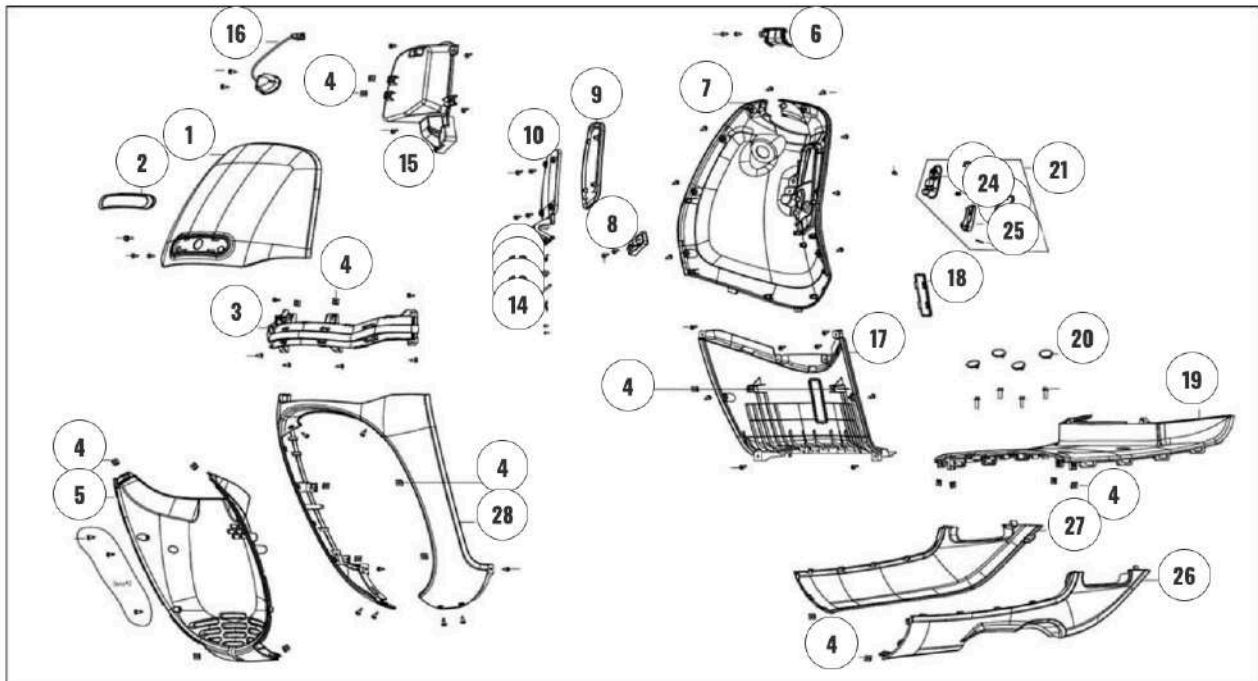

TRIM PARTS 1

N°	PIÈCE	RÉFÉRENCE
1	FRONT SPOILER WHITE	
	FRONT SPOILER BLACK	
	FRONT SPOILER RED	
	FRONT SPOILER GREY	
	FRONT SPOILER DARK BLUE	HORWIN0024
	FRONT SPOILER SILVER GREY	
2	PANEL DECORATIVE COVER	HORWIN0271
3	FRONT TURN SIGNAL/DRIVING LIGHT	HORWIN0272
4	INSERT	HORWIN0306
5	COWL LOWER COVER	HORWIN0274
6	FRONT BOX CENTER CONNECTING STRIP	HORWIN0275
7	FRONT STORAGE BOX	HORWIN0276
8	TOOLBOX COVER BRACKET	HORWIN0277
9	TOOLBOX COVER	HORWIN0278
10	TOOLBOX COVER LINING	HORWIN0279
11	SPRING	HORWIN0280
12	REBOUND STOP	HORWIN0281
13	AXIS	HORWIN0282
14	FIXED PRESSURE	HORWIN0283