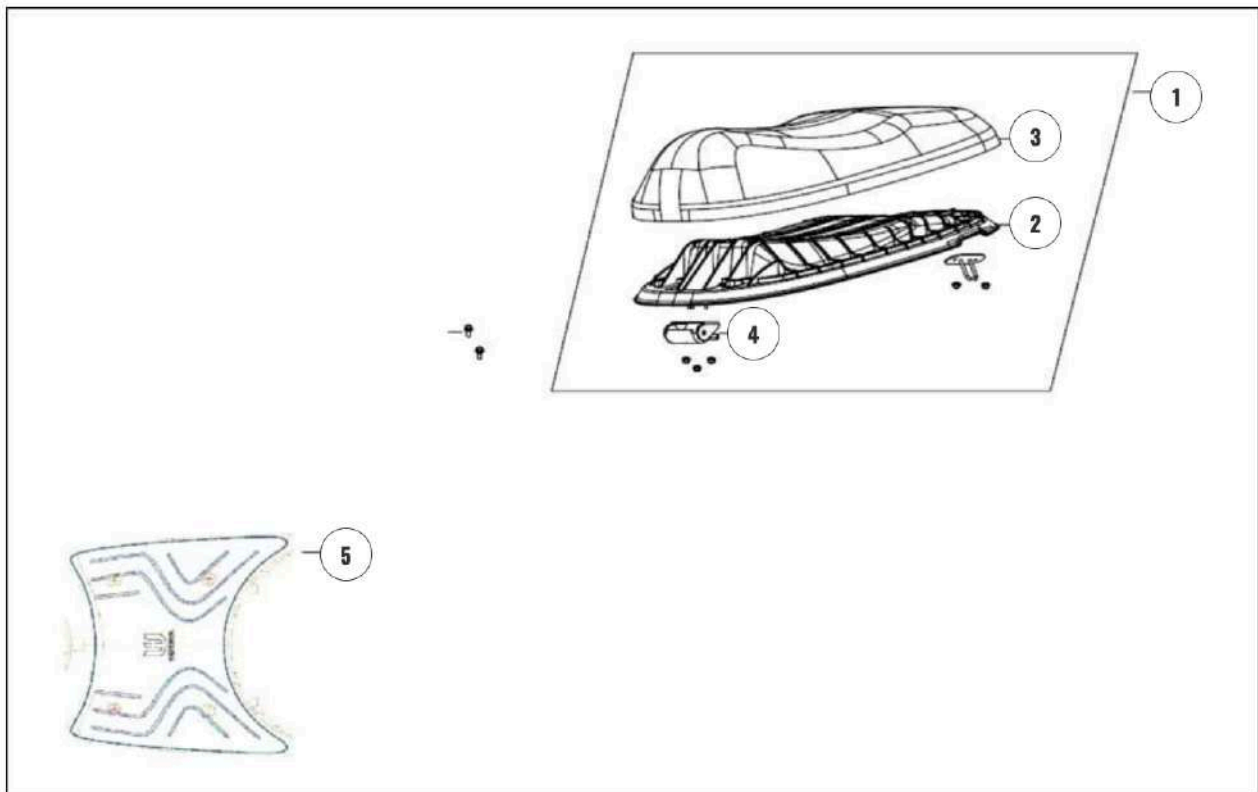

BENCH

N°	PIÈCE	RÉFÉRENCE
1	SEAT CUSHION ASSEMBLY	HORWIN0317
2	SEAT CUSHION BOTTOM PLATE	
3	SEAT BLACK	
	SEAT BROWN (DELUXE)	
4	HINGE	HORWIN0318
5	FOOTBOARD RUBBER MAT	HORWIN0026