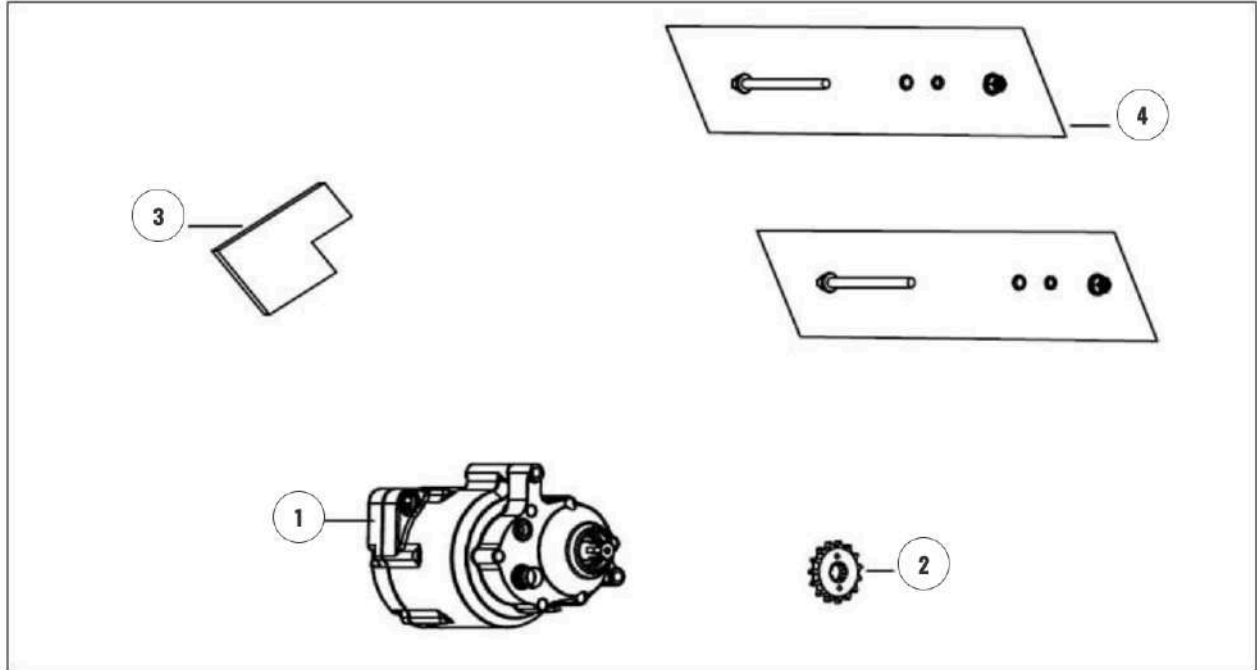

HORWIN EK3

ENGINE

N°	PIÈCE	RÉFÉRENCE
1	Motor	
2	Front 17 teeth chain wheel	
3	Motor waterproof rubber	
4	Motor fixing bolt 2 pcs	

FRONT

N°	PIÈCE	RÉFÉRENCE
1	HEADLAMP	HORWIN0202
2	BOSS SELF TAPPING SCREW 4MM	HORWIN0203
3	HEADLAMP UPPER COVER	HORWIN0204
4	HEADLAMP LOWER COVER	HORWIN0205
5	DISPLAY CASE	HORWIN0206
6	DISPLAY CASE LOWER COVER	HORWIN0207
7	INSTRUMENT ASSEMBLY	HORWIN0208
8	DISPLAY PLACING BRACKET	HORWIN0209
9	INSERT SELF TAPPING SCREW 5MM	HORWIN0210
10	HANDLE ACSEMBLY	HORWIN0211
11	STEERING HANDLEBAR BOLT, NUT AND FASTENING BLOCK	HORWIN0212
12	HANDLEBAR BOLT RUBBER	HORWIN0213
13	LEFT SWITCH ACSEMBLY	HORWIN0214
14	RIGHT SWITCH ACSEMBLY	HORWIN0215
15	LEFT HANDLE COVER BLACK	HORWIN0216
	LEFT HANDLE COVER BROWN	
16	RIGHT HANDLE COVER BLACK	HORWIN0217
	RIGHT HANDLE COVER BROWN	
17	ACCELERATION WIRE	HORWIN0218