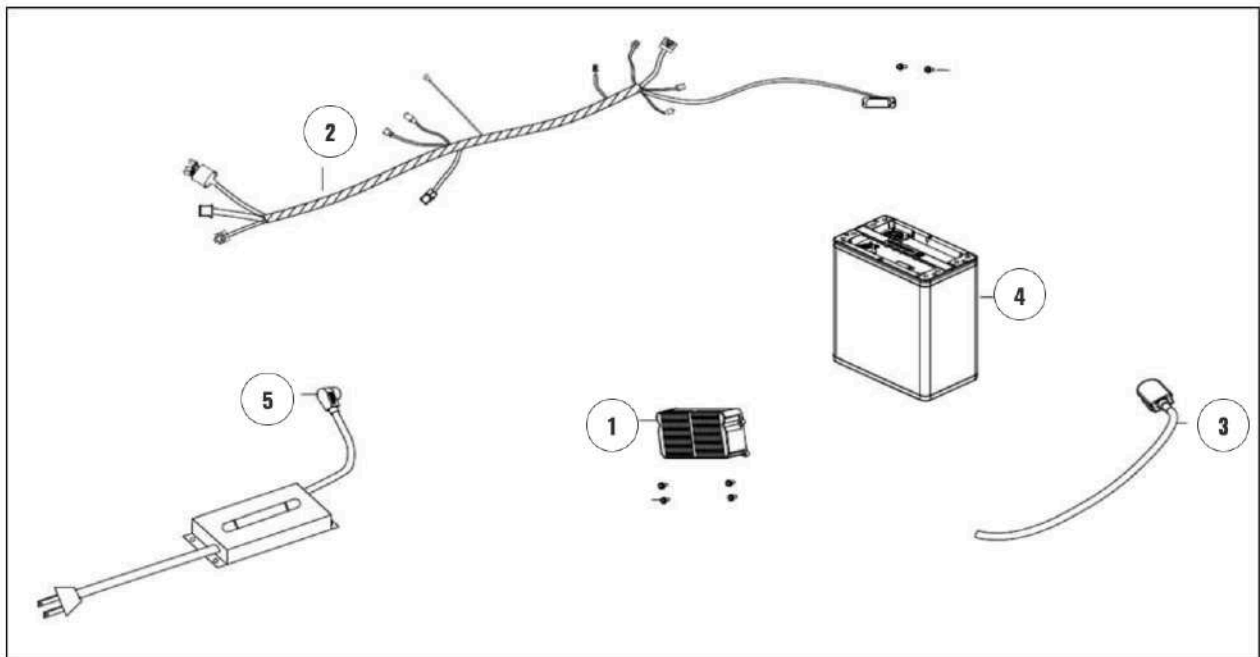

CONTROLLER BATTERY

N°	PIÈCE	RÉFÉRENCE
1	CONTROLLER	
2	MAIN DISTRIBUTION CABLE EK3	
3	POWER SUPPLY CONNECTOR CABLE	HORWIN0321
4	BATTERY 72V/40AH	HORWIN0001
5	CHARGER 8A EK3	HORWIN0010