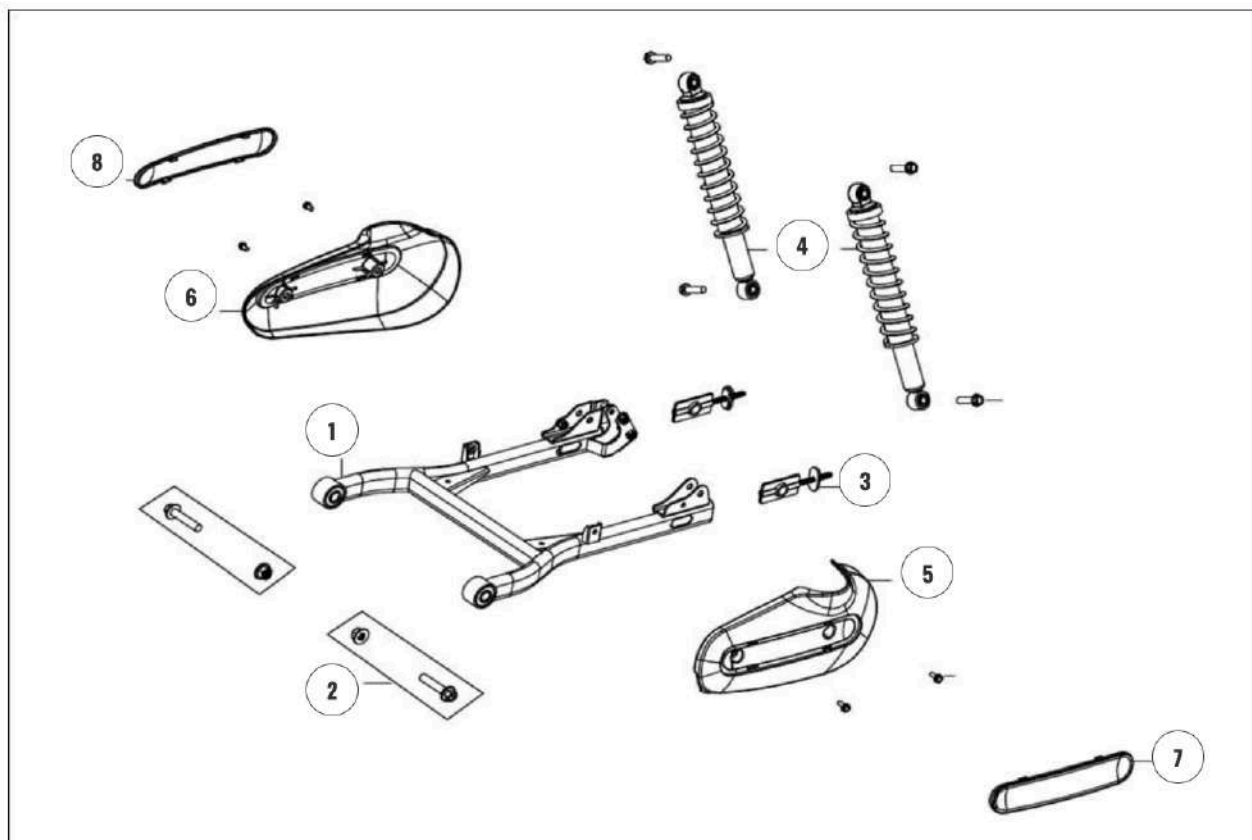

BACK SHOCK ABSORBERS

N°	PIÈCE	RÉFÉRENCE
1	REAR FORT EK3	HORWIN0324
2	REAR FORK BOLT AND NUT	HORWIN0325
3	MOTOR TIGHTENING PART	
4	REAR SHOCK ABSORBER	HORWIN0326
5	LEFT FORK GUARD PLATE	HORWIN0328
6	RIGHT FORK GUARD PLATE	HORWIN0329
7	LEFT FORK GUARD PLATE DECORATIVE COVER	HORWIN0330
8	RIGHT FORK GUARD PLATE DECORATIVE COVER	HORWIN0331