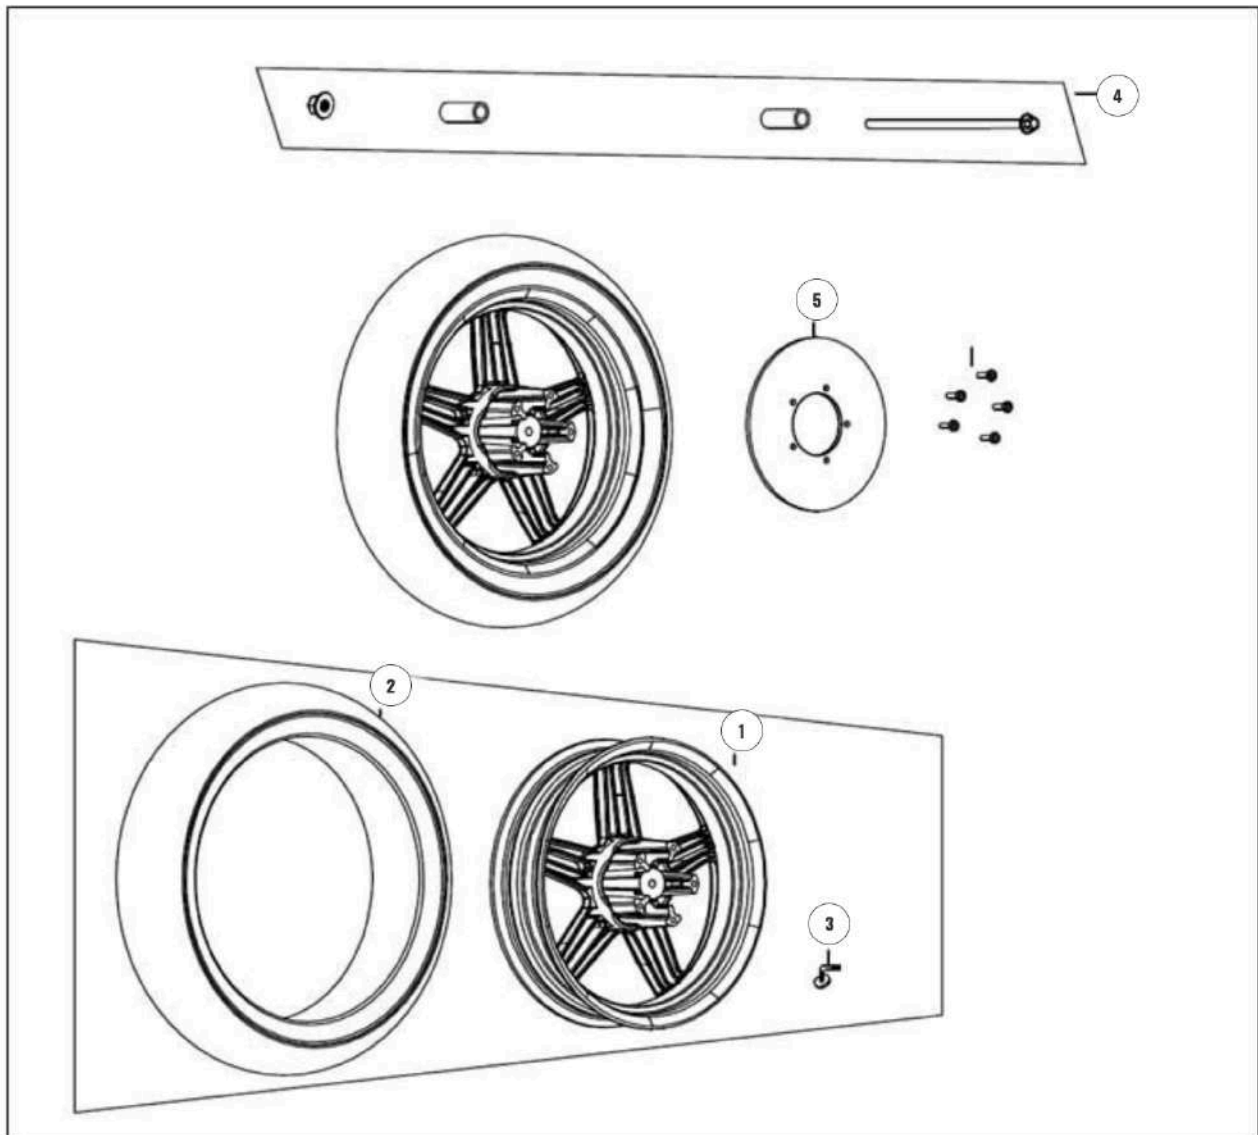

FRONT WHEEL

N°	PIÈCE	RÉFÉRENCE
1	FRONT RIM	HORWIN0234
2	FRONT TYRE	HORWIN0235
3	NIPPLE	HORWIN0236
4	FRONT AXLE (INCLUDING SLEEVE NUT)	HORWIN0237
5	BRAKE DISC	HORWIN0238