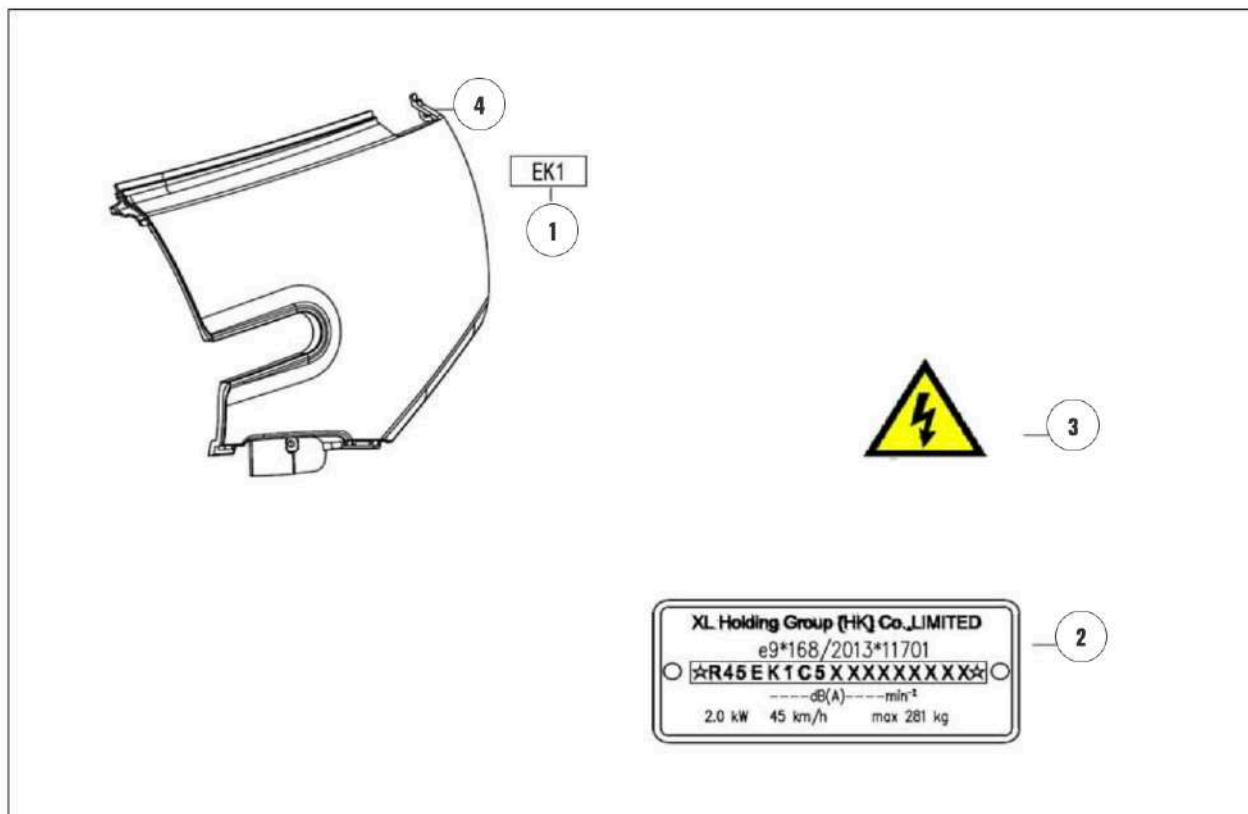

# LABEL

N°	PIÈCE	RÉFÉRENCE
1	SIDE STICKER EK1	HORWIN0341
2	NAMEPLATE	HORWIN0342
3	HIGH VOLTAGE WARNING STICKER	HORWIN0343
4	LEFT SIDE COVER BLACK	
	LEFT SIDE COVER BLUE	
	LEFT SIDE COVER ORANGE	
	LEFT SIDE COVER WHITE	