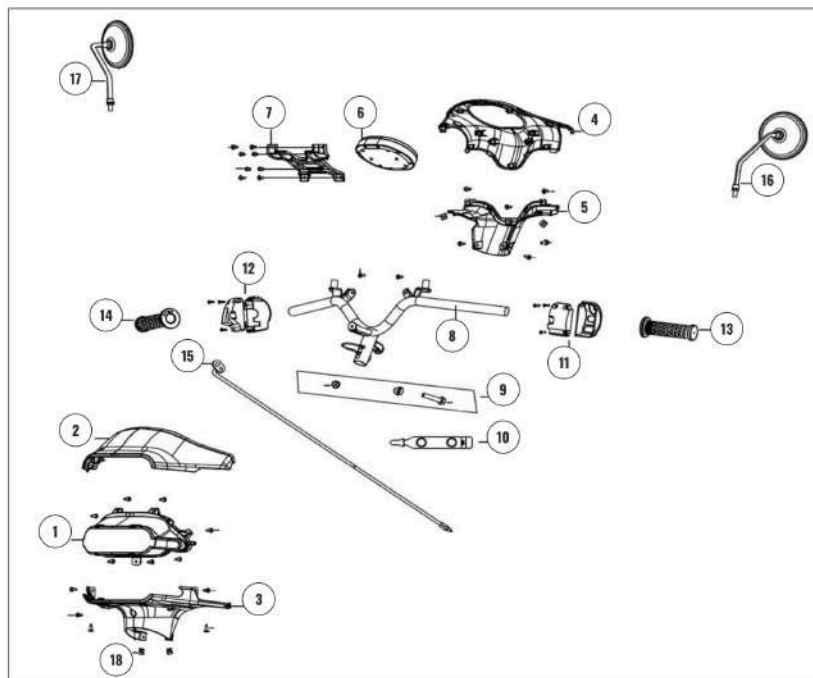

## FRONT

### HORWIN EK1

N°	PIÈCE	RÉFÉRENCE
1	Headlamp	HORWIN0202
2	Headlamp upper cover	HORWIN0204
3	Headlamp lower cover	HORWIN0205
4	Display case	HORWIN0206
5	Display case lower cover	HORWIN0207
6	Instrument assembly	HORWIN0208
7	Display placing bracket	HORWIN0209
8	Handle assembly	HORWIN0211
9	Steering handlebar bolt, nut and fastening block	HORWIN0212
10	Handlebar bolt rubber	HORWIN0213
11	Left switch assembly	HORWIN0214
12	Right switch assembly	HORWIN0215
13	Left handle cover black	HORWIN0216
14	Right handle cover black	HORWIN0217
15	Acceleration wire	HORWIN0218
16	Left rearview mirror	HORWIN0219
17	Right rearview mirror	HORWIN0220
18	Insert	HORWIN0306
19	Boss self tapping screw 4mm	HORWIN0203
20	Insert self tapping screw 5 mm	HORWIN0210

# BRAKE

N°	PIÈCE	RÉFÉRENCE
1	Brake assembly	HORWIN0020
2	Rear disc brake assembly	HORWIN0225
3	Brake lever right (levier de frein droit)	HORWIN0223
4	Brake lever left (levier de frein gauche)	HORWIN0224
5	Brake pads front EK1 (plaquettes de frein avant)	HORWIN0017
6	Brake pads rear EK1 (plaquettes de frein arrière)	HORWIN0019

# FRAME

N°	PIÈCE	RÉFÉRENCE
1	Frame assembly	HORWIN0246
2	Master Lock mechanic	HORWIN0247
3	Horn	HORWIN0249
4	Throttle support	HORWIN0251
5	Flasher	HORWIN0253
6	Throttle support controller	HORWIN0254
7	Pedal rail	HORWIN0255
8	Frame web	HORWIN0256
9	Left rear pedal	HORWIN0257
10	Right rear pedal	HORWIN0258
11	Controller bracket	HORWIN0259
12	Cushion lock seat	HORWIN0260
13	Cushion lock cable	HORWIN0261
14	Converter screw	
15	Converter bracket screw	
16	Screw	HORWIN0252