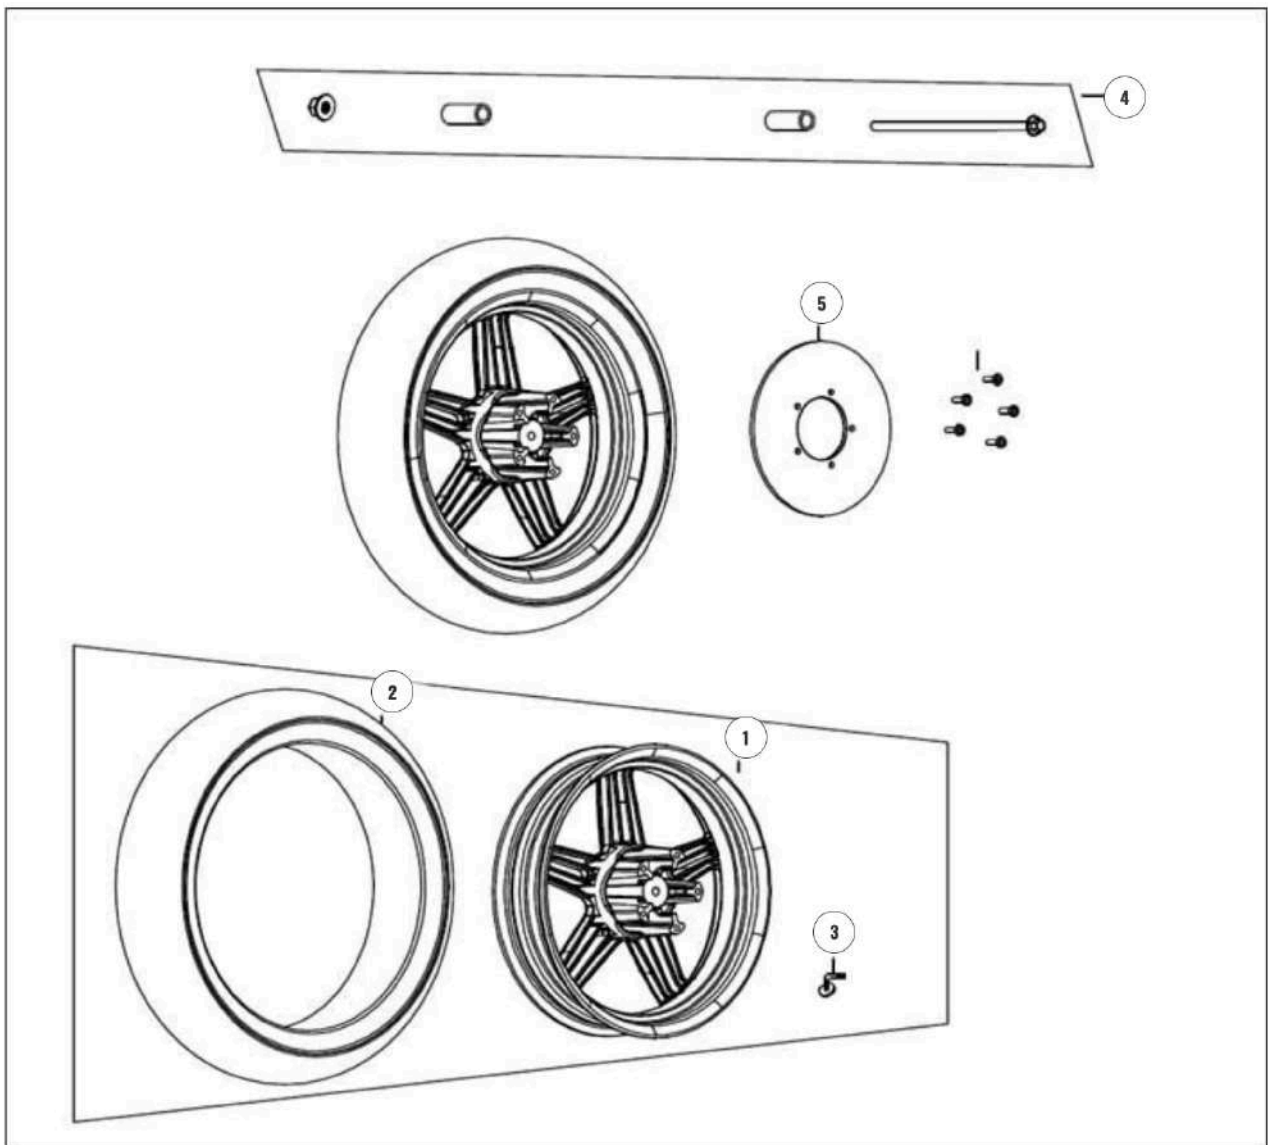

FRONT WHEEL

N°	PIÈCE	RÉFÉRENCE
1	Front Rim	HORWIN0234
2	Front tyre	HORWIN0235
3	Nipple	HORWIN0241
4	Front axle (including sleeve nut)	HORWIN0237
5	Brake disc	HORWIN0238