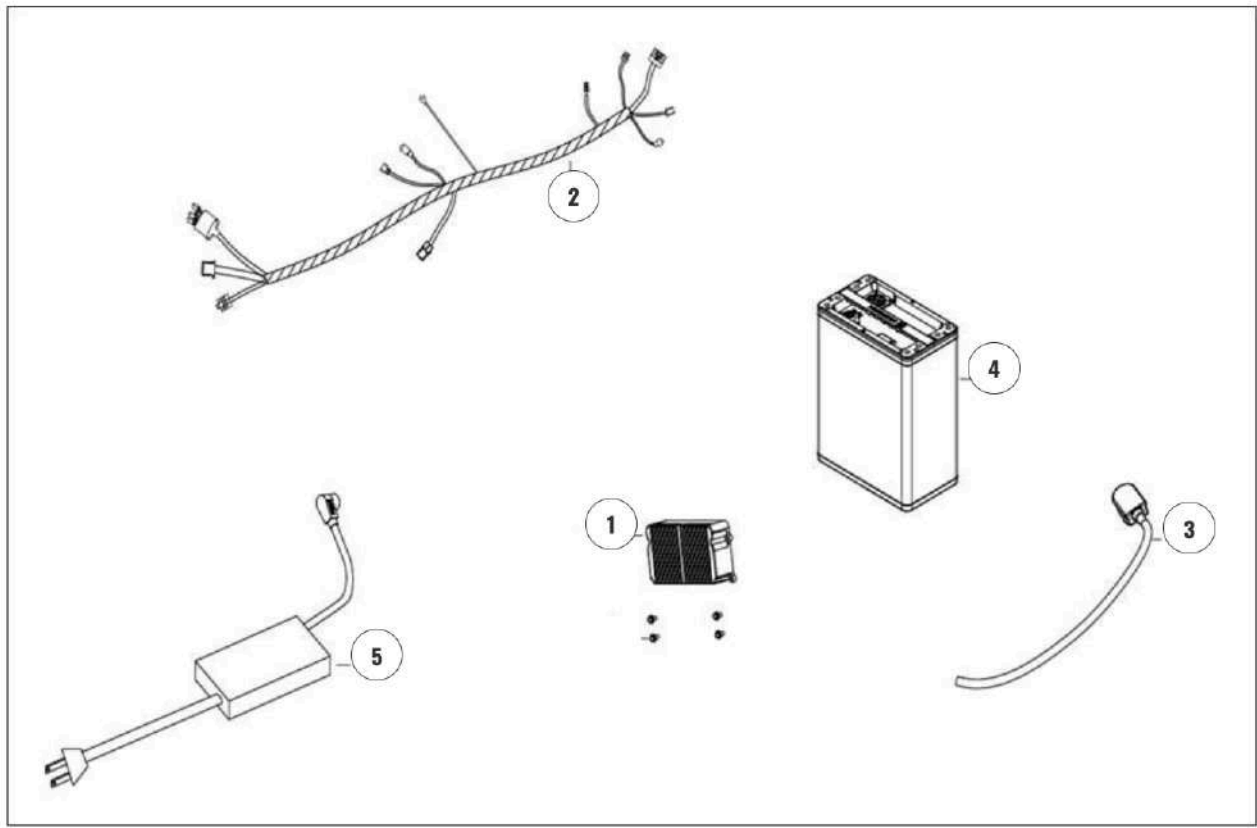

CONTROLLER BATTERY

N°	PIÈCE	RÉFÉRENCE
1	CONTROLLER EK1	HORWIN0319
2	MAIN DISTRIBUTION CABLE EK1	HORWIN0320
3	POWER SUPPLY CONNECTOR CABLE	HORWIN0321
4	BATTERY 72V/26AH	HORWIN0322
5	CHARGER 5A EK1	HORWIN0008