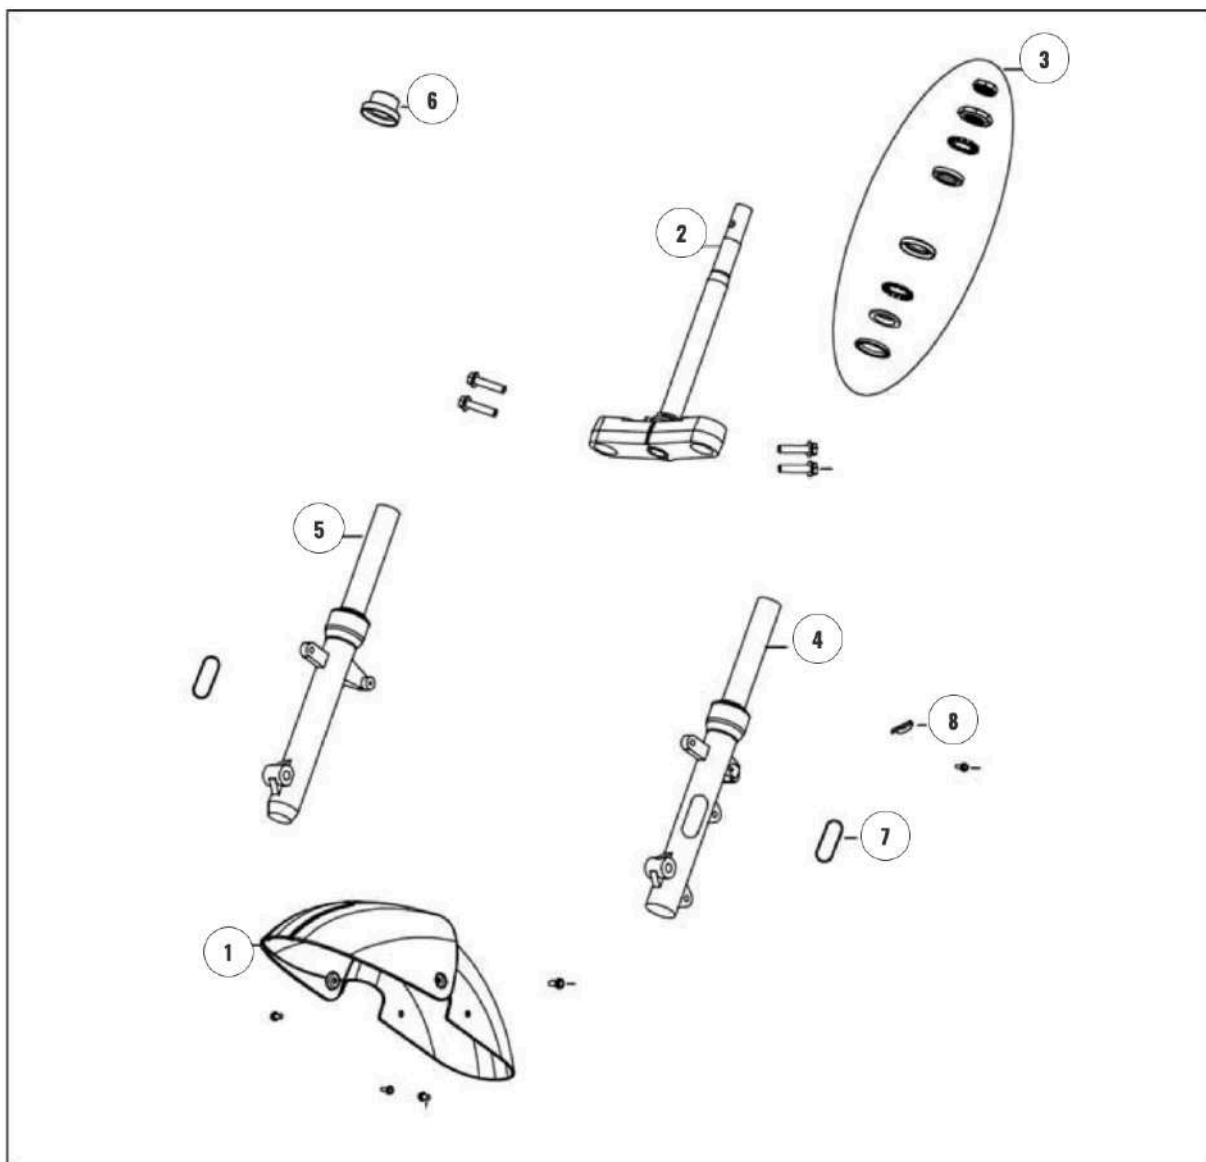

FRONT SHOCK ABSORBERS

N°	PIÈCE	RÉFÉRENCE
1	Front wheel fender	HORWIN0226
2	Steering main rod	HORWIN0227
3	Steel headset	HORWIN0228
4	Left front shock absorber	HORWIN0230
5	Right front shock absorber	HORWIN0231
6	Rubber foot	HORWIN0026
7	Front side reflector	HORWIN0232
8	Disc brake hose clamp	HORWIN0233