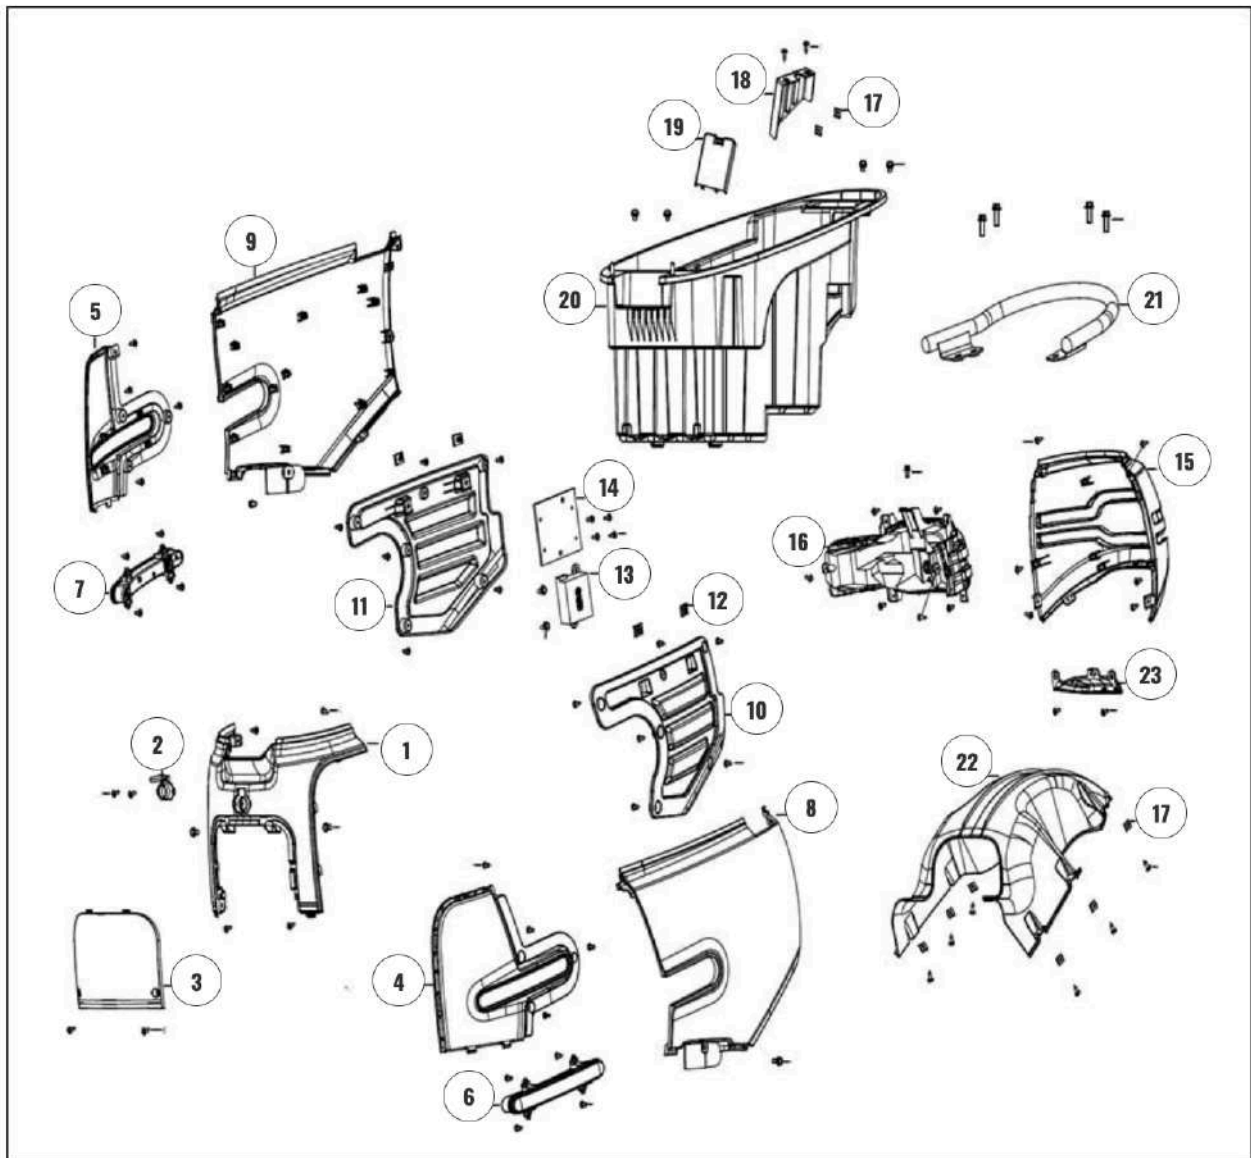

TRIM PARTS 2

N°	PIÈCE	RÉFÉRENCE
1	Front cover	HORWIN0295
2	Vehicule body charging port	HORWIN0296
3	Controller cover	HORWIN0297
4	Left side cover decorative cover	HORWIN0298
5	Right side cover decorative cover	HORWIN0299
6	Left side light	HORWIN0300
7	Right side light	HORWIN0301
8	Left side cover BLACK	HORWIN0302
	Left side cover BLUE