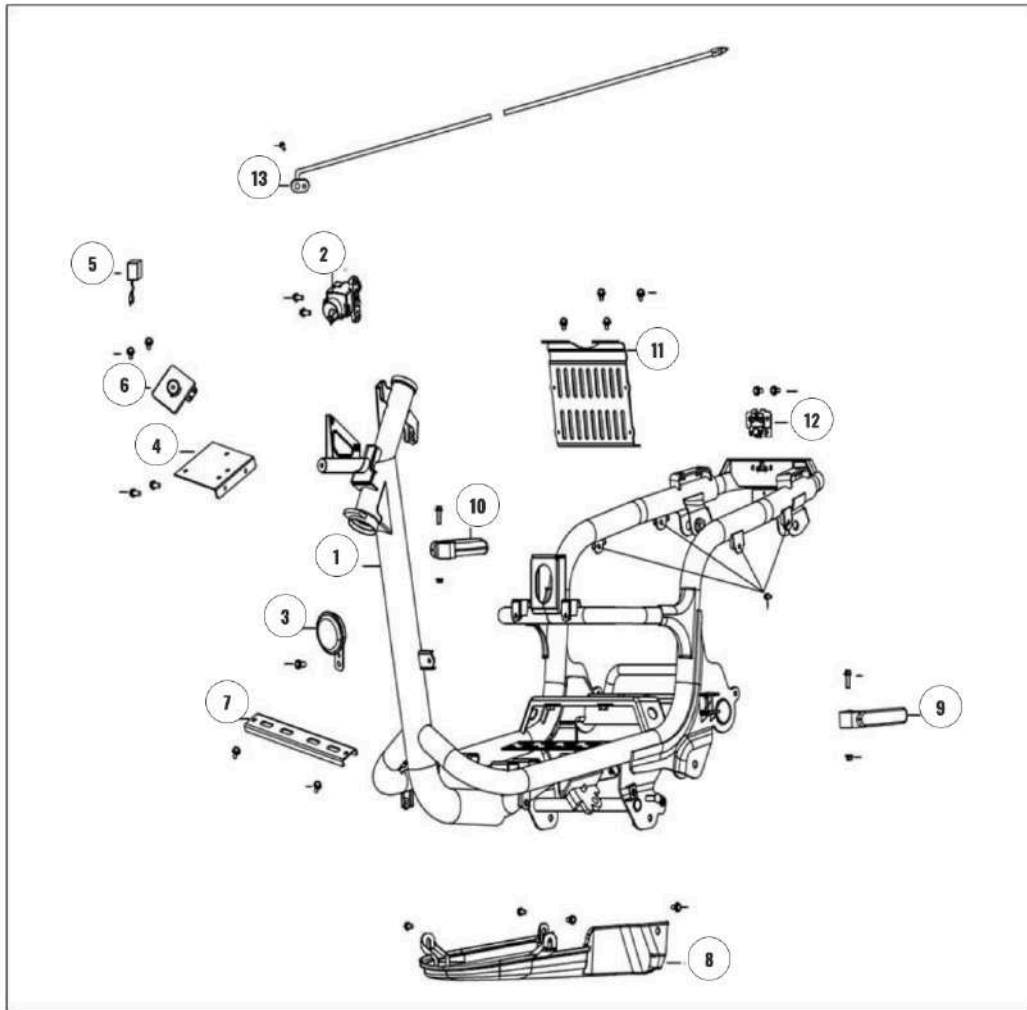

## FRONT WHEEL

N°	PIÈCE	RÉFÉRENCE
1	Front Rim	HORWIN0234
2	Front tyre	HORWIN0235
3	Nipple	HORWIN0241
4	Front axle (including sleeve nut)	HORWIN0237
5	Brake disc	HORWIN0238

## BACK WHEEL

N°	PIÈCE	RÉFÉRENCE
1	Rear tyre	HORWIN0240
2	Nipple	HORWIN0241
3	Rear wheel brake disc	HORWIN0242
4	Rear axle disc brake holder	HORWIN0243
5	Rear axle sleeve left	HORWIN0244
6	Rear axle sleeve right	HORWIN0245

# FRAME

N°	PIÈCE	RÉFÉRENCE
1	Frame assembly	HORWIN0246
2	Master Lock mechanic	HORWIN0247
3	Horn	HORWIN0249
4	Throttle support	HORWIN0251
5	Flasher	HORWIN0253
6	Throttle support controller	HORWIN0254
7	Pedal rail	HORWIN0255
8	Frame web	HORWIN0256
9	Left rear pedal	HORWIN0257
10	Right rear pedal	HORWIN0258
11	Controller bracket	HORWIN0259
12	Cushion lock seat	HORWIN0260
13	Cushion lock cable	HORWIN0261
14	Converter screw	
15	Converter bracket screw	
16	Screw	HORWIN0252