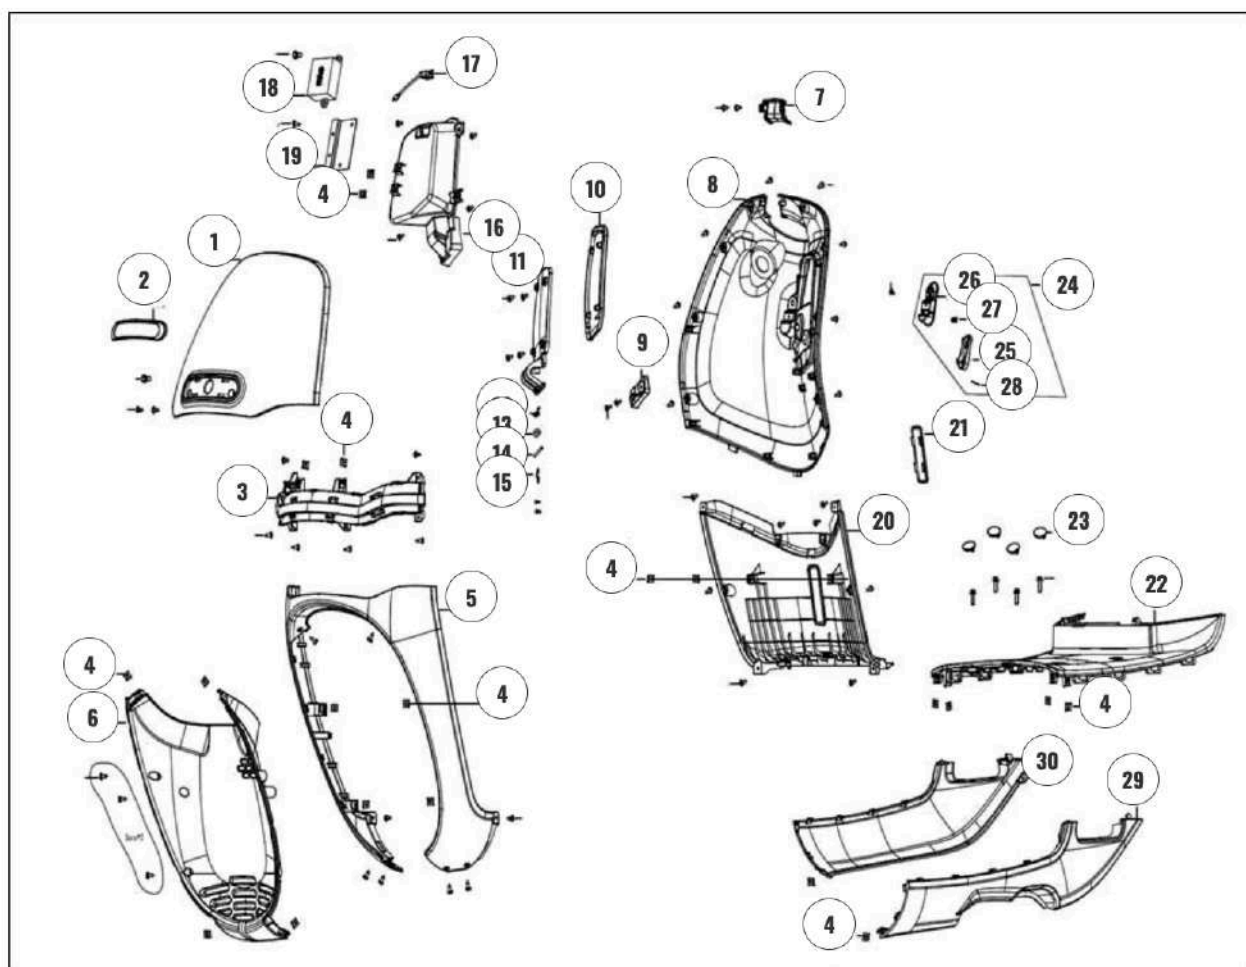

TRIM PARTS 1

N°	PIÈCE	RÉFÉRENCE
1	Front Spoiler BLACK	
	Front Spoiler BLUE	HORWIN0024
	Front Spoiler WHITE	
	Front Spoiler ORANGE	
2	Panel decorative cover	HORWIN0271
3	Front turn signal / driving light	HORWIN0272
4	Insert	
5	Front cover bottom BLACK