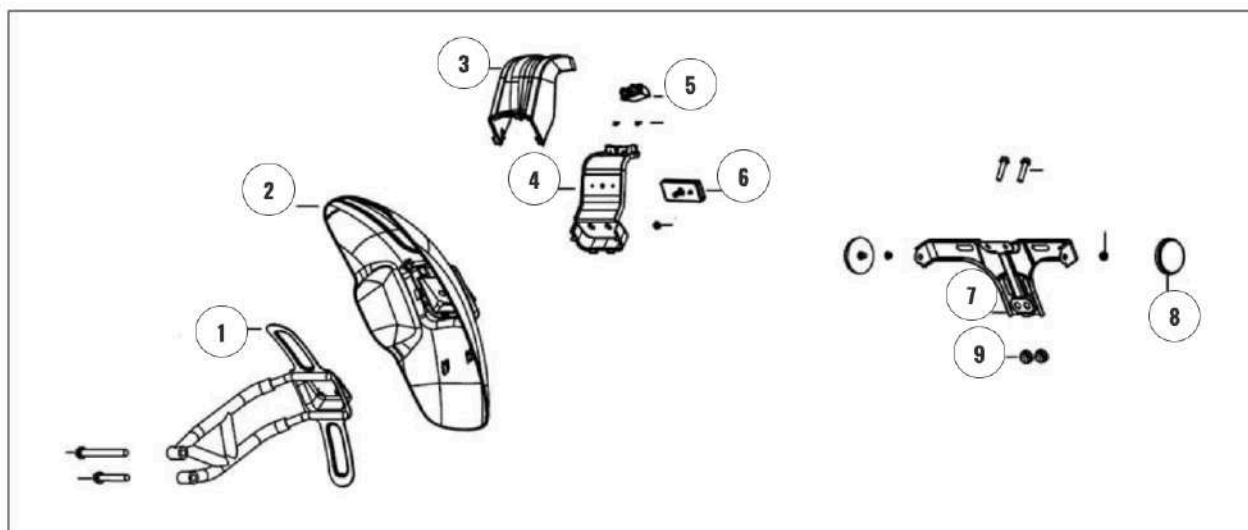

BACK FENDER

N°	PIÈCE	RÉFÉRENCE
1	REAR MUDGUARD BRACKET	HORWIN0332
2	REAR FENDER	HORWIN0333
3	LICENSE PLATE LAMP UPPER COVER	HORWIN0334
4	LICENSE PLATE LAMP LOWER COVER	HORWIN0335
5	REAR LICENSE PLATE LIGHT	HORWIN0336
6	REAR REFLECTOR	HORWIN0337
7	REAR LICENSE PLATE-REAR SIDE REFLECTOR BRACKET	HORWIN0338
8	REAR REFLECTOR	HORWIN0340
9	RUBBER GASKET	HORWIN0339