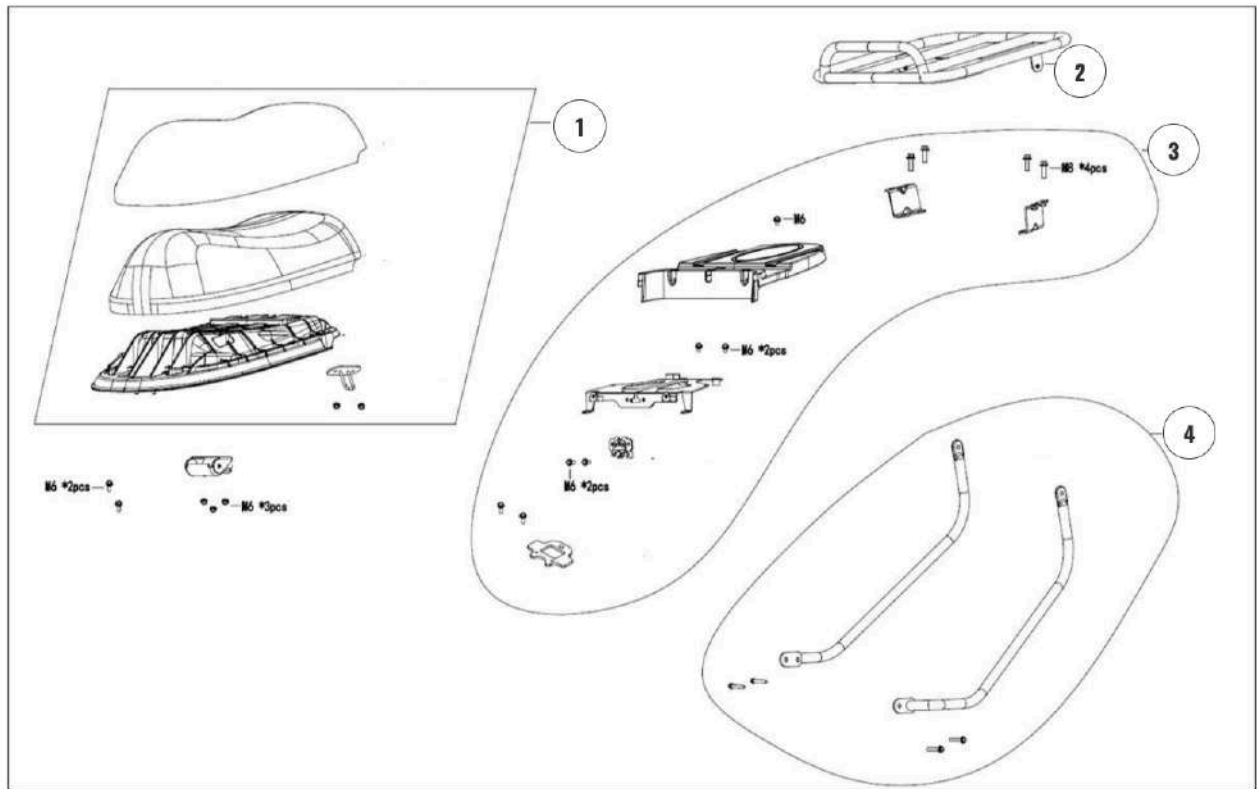

EK 1 DS

N°	PIÈCE	RÉFÉRENCE
1	SINGLE SEAT CUSHION ASSEMBLY	
2	REAR RACK	
3	RACK BASE	
4	LEFT AND RIGHT RACKS