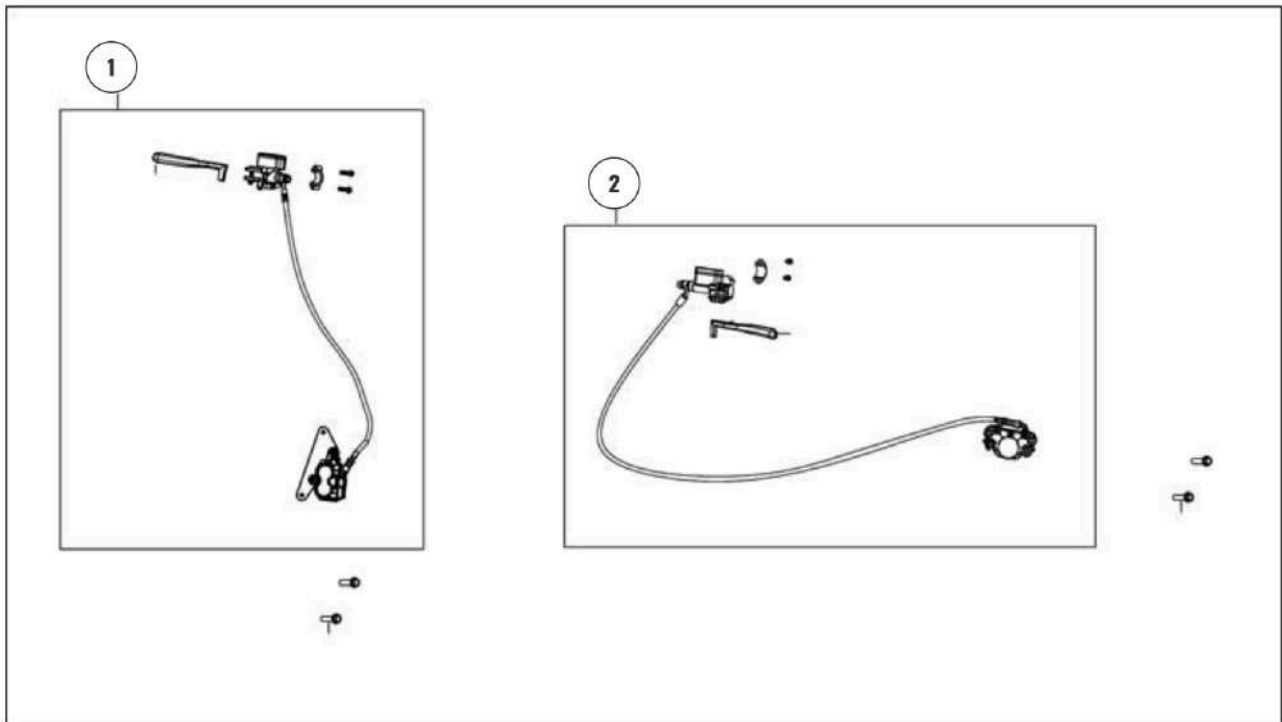

BRAKE

N°	PIÈCE	RÉFÉRENCE
1	Brake assembly	HORWIN0020
2	Rear disc brake assembly	HORWIN0225
3	Brake lever right (levier de frein droit)	HORWIN0223
4	Brake lever left (levier de frein gauche)	HORWIN0224
5	Brake pads front EK1 (plaquettes de frein avant)	HORWIN0017
6	Brake pads rear EK1 (plaquettes de frein arrière)	HORWIN0019